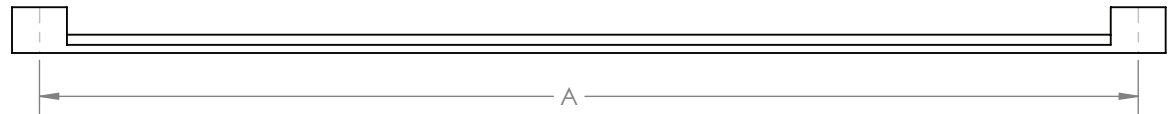

©2022 Canadian Builders
Hardware MFG Inc.

CBH 610

MATERIAL: BRASS, BRONZE,
AND STAINLESS STEEL

FINISHES: ALL STANDARD

MOUNTING: 1,3 OR 5
#1 MTG: 5/16 - 18 NC
#3 MTG: 5/16 - 18 NC
#5 MTG: DOVETAIL MTG.

DETAIL F
SCALE 1 : 2

SECTION E-E

When ordering please specify centre to centre dimension A