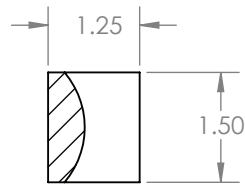

©2022 Canadian Builders
Hardware MFG Inc.

CBH 610

MATERIAL: BRASS, BRONZE,
AND STAINLESS STEEL

FINISHES: ALL STANDARD

MOUNTING: 1,3 OR 5
#1 MTG: 5/16 - 18 NC
#3 MTG: 5/16 - 18 NC
#5 MTG: DOVETAIL MTG.

DETAIL F
SCALE 1 : 2

SECTION E-E

When ordering please specify centre to centre dimension A