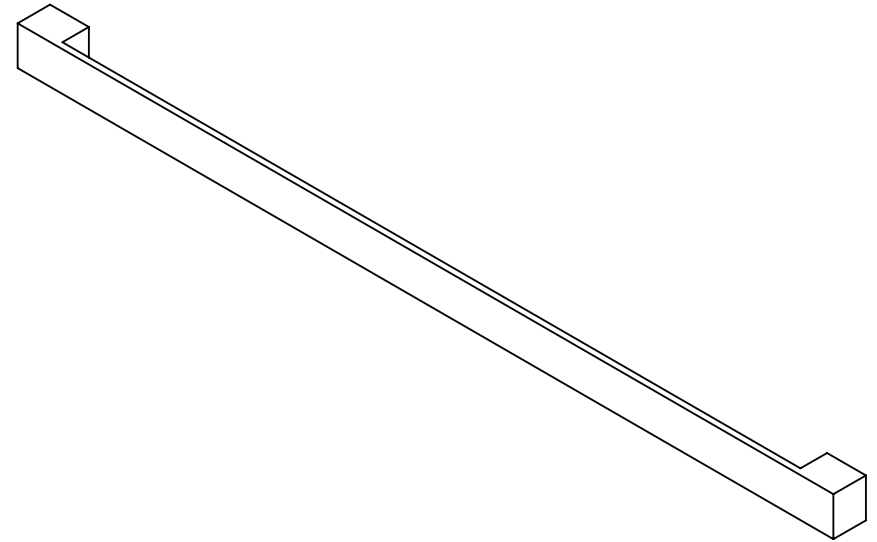

©2022 Canadian Builders
Hardware MFG Inc.

CBH 610

MATERIAL: BRASS, BRONZE,
AND STAINLESS STEEL

FINISHES: ALL STANDARD

MOUNTING: 1,3 OR 5
#1 MTG: 5/16 - 18 NC
#3 MTG: 5/16 - 18 NC
#5 MTG: DOVETAIL MTG.

DETAIL F
SCALE 1 : 2

SECTION E-E

When ordering please specify centre to centre dimension A