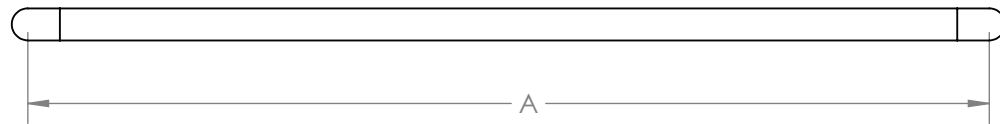

©2022 Canadian Builders
Hardware MFG Inc.

CBH 7040

MATERIAL: BRASS, BRONZE,
ALUMINUM AND STAINLESS STEEL

FINISHES: ALL STANDARD

MOUNTING: 1,3 OR 6
#1 MTG: 5/16 - 18 NC
#3 MTG: 5/16 - 18 NC
#3 MTG: FOR 1" DIA AND ABOVE. 3/8 -
16 NC.
#6 MTG: 3/8 - 16 NC

AVAILABLE IN 1"/1-1/4" / 1-1/2" DIA.

When ordering please specify diameter and centre to centre dimension A