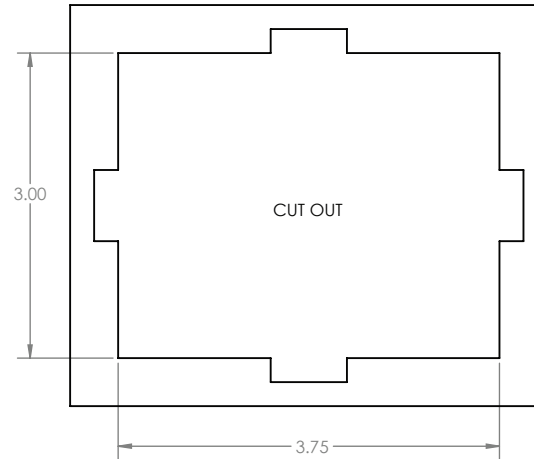

## CBH 345

MATERIAL:  
CAST BRASS, BRONZE  
AND ALUMINUM

FINISHES: ALL  
STANDARD

CUT OUTS IN DOOR 3" x 3 3/4" PLUS NOTCHES  
FOR TABS AS SHOWN 1/8" x 1/2" WIDE

NOTE: #17 MTG BACK TO BACK AVAILABLE