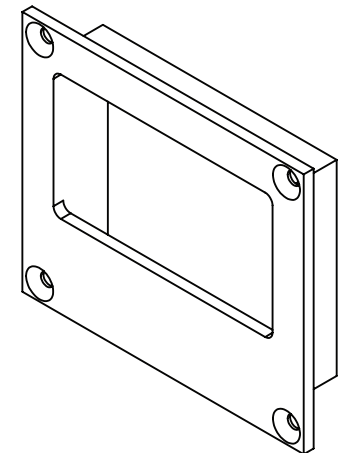

## CBH 345

MATERIAL:  
CAST BRASS, BRONZE  
AND ALUMINUM

FINISHES: ALL  
STANDARD

CUT OUTS IN DOOR 3" x 3 3/4" PLUS NOTCHES  
FOR TABS AS SHOWN 1/8" x 1/2" WIDE

NOTE: #17 MTG BACK TO BACK AVAILABLE